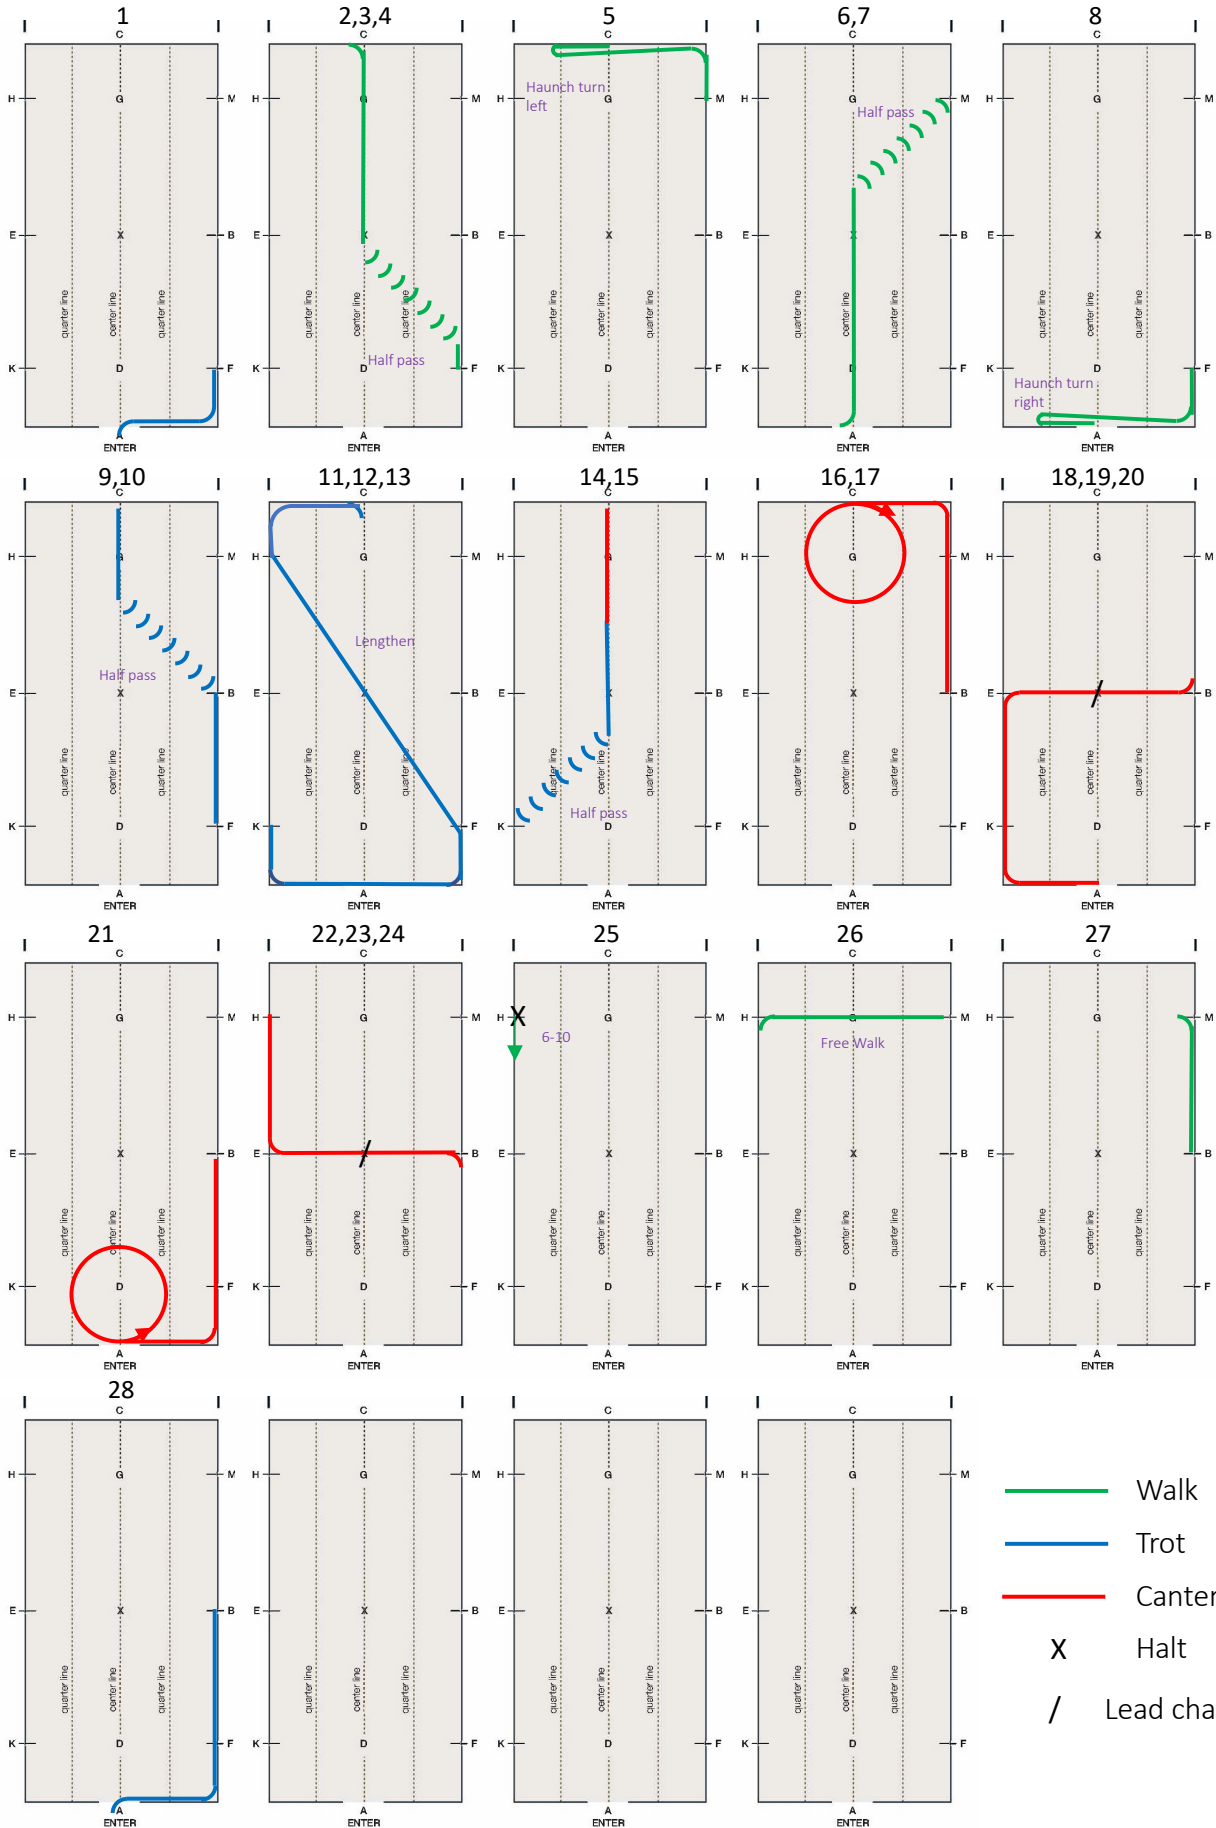

Working Horse Central Seasoned Functionality Test A