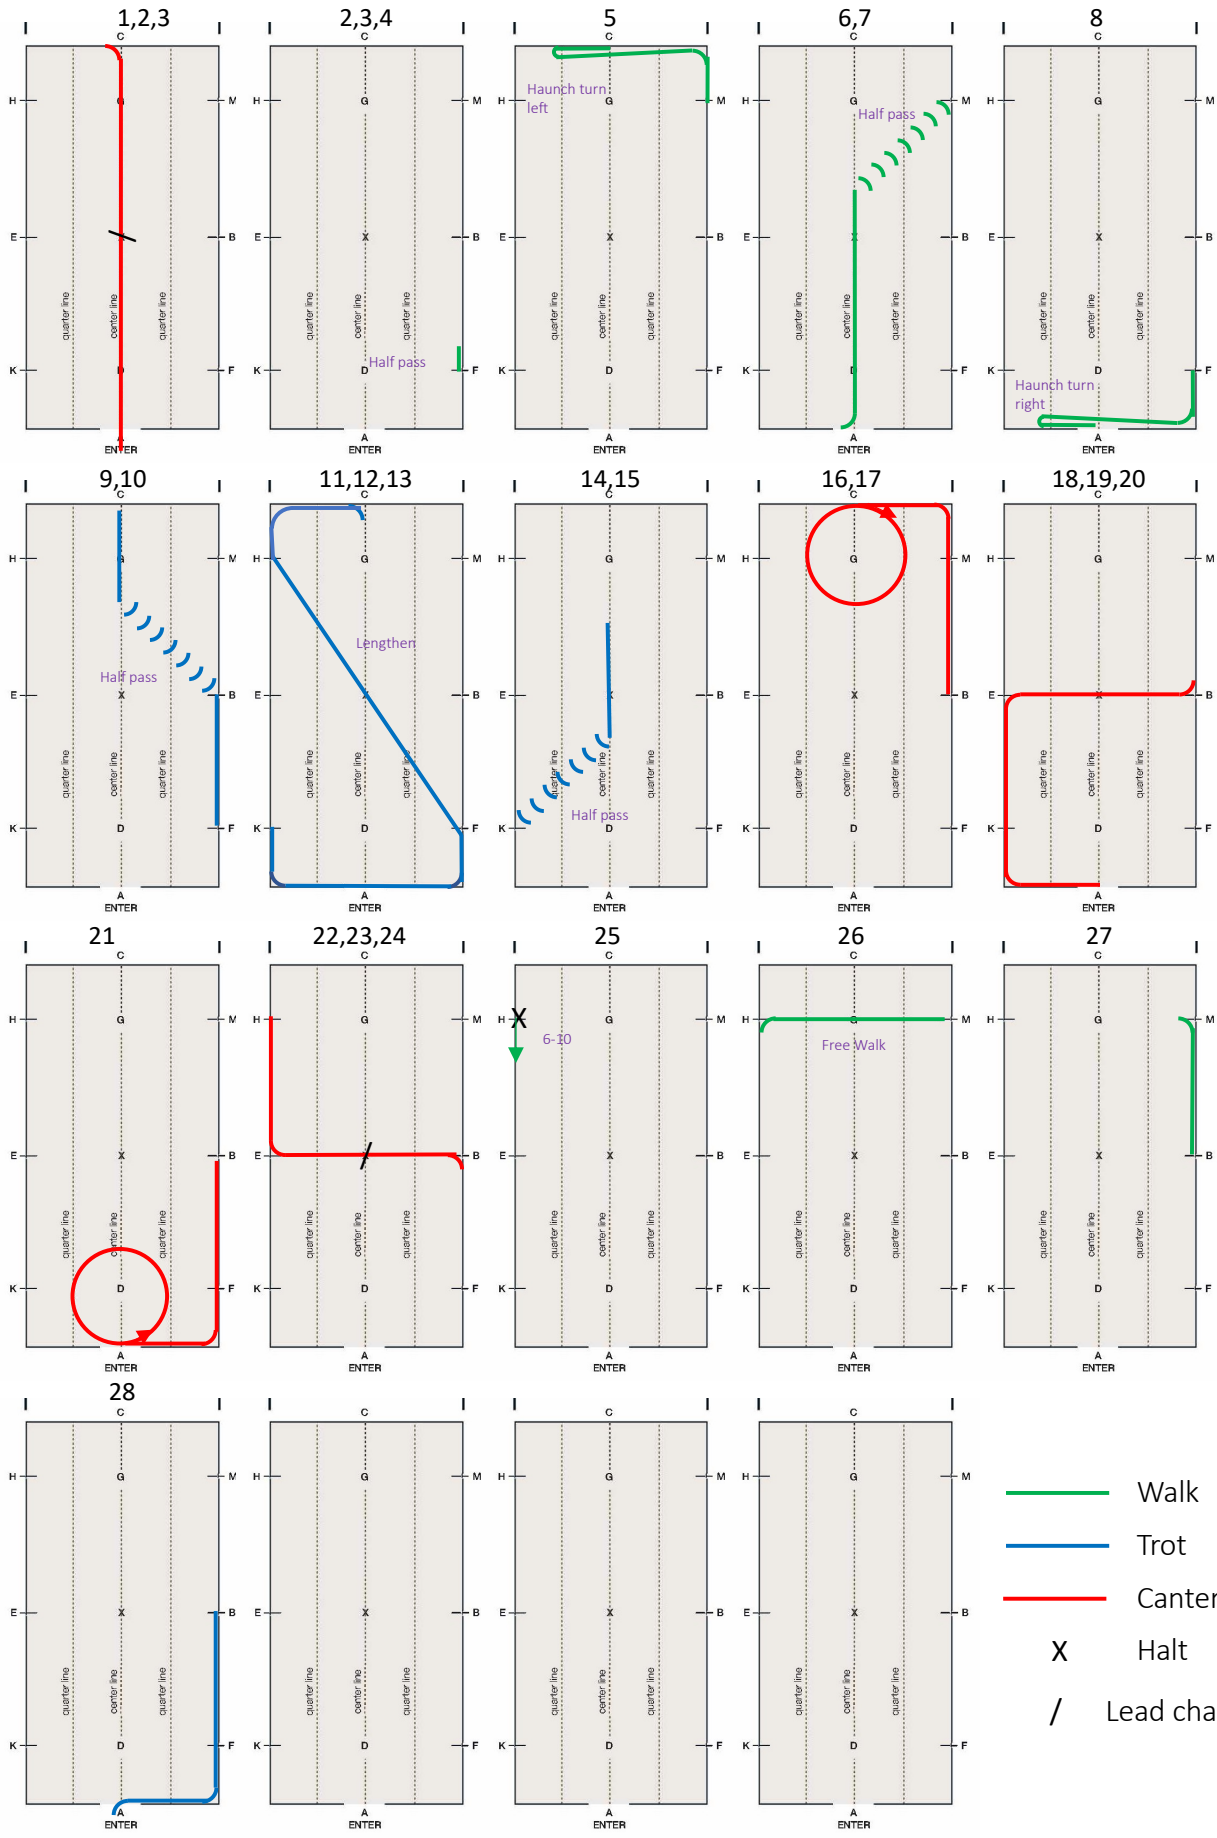

Working Horse Central **Advanced Functionality Test A draft**

- Walk
- Trot
- Canter
- X Halt
- / Lead change