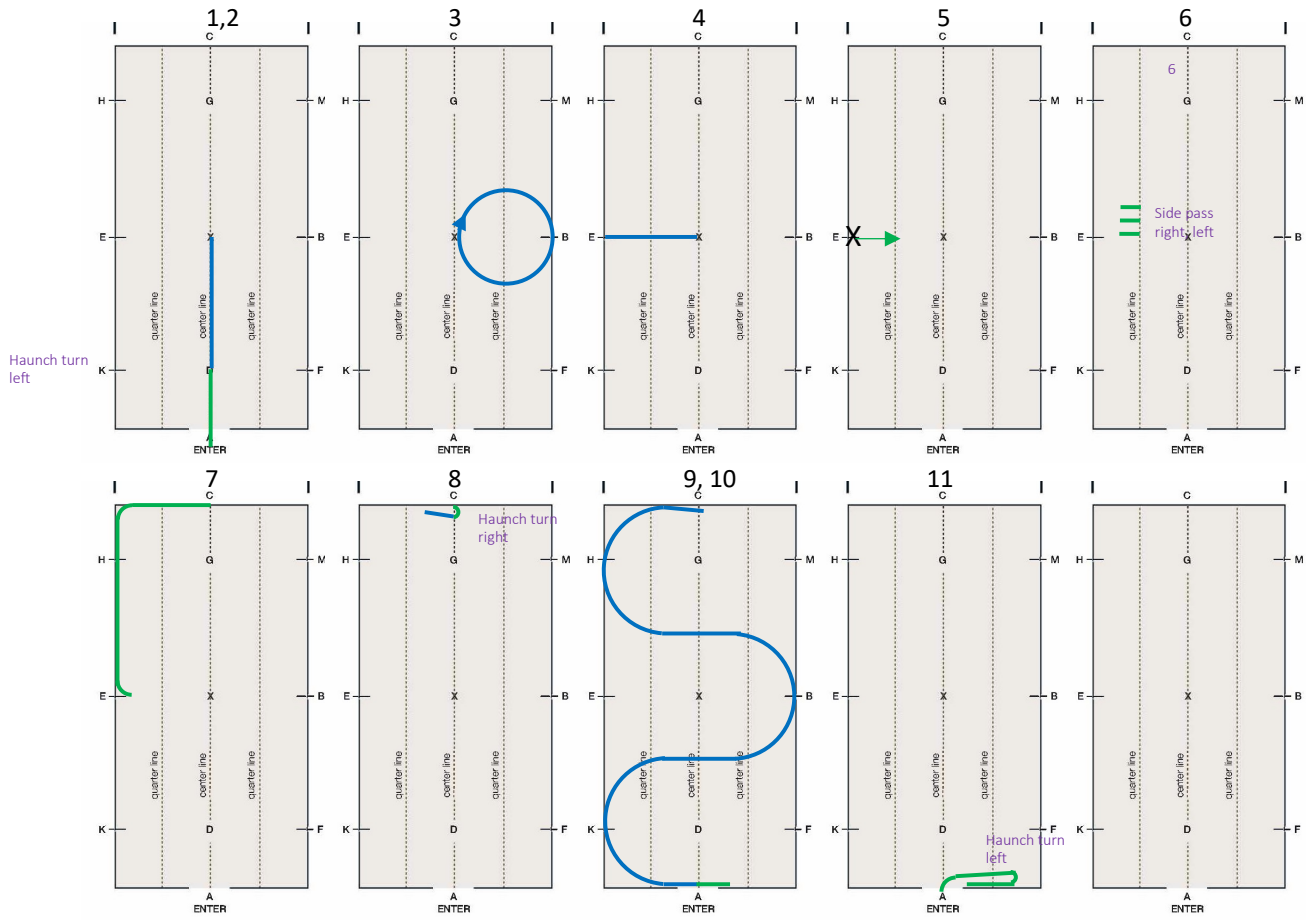

## In-Hand/Leadline Functionality Test B

- Walk
- Trot
- Canter
- X Halt