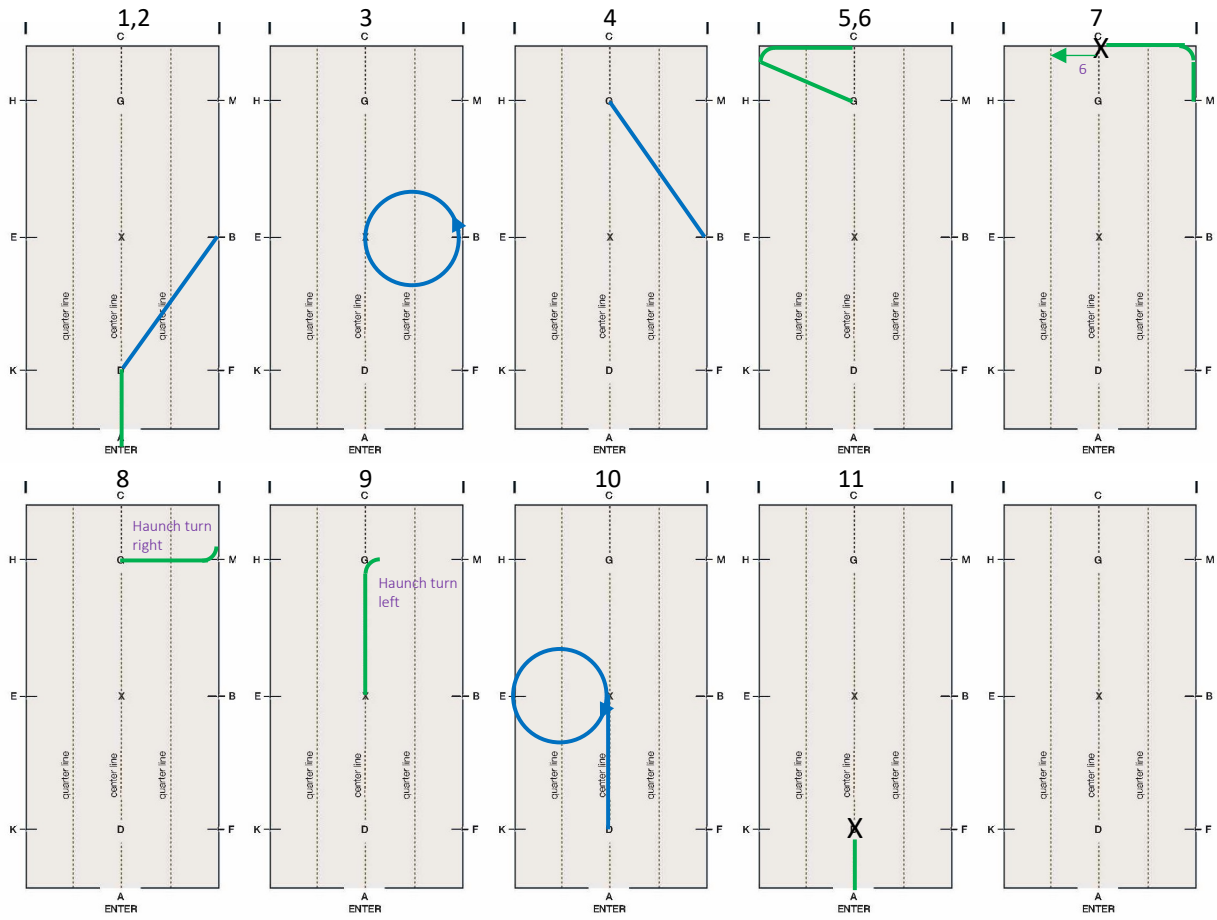

Working Horse Central

In-Hand/Leadline Functionality Test A draft

- Walk
- Trot
- Canter
- X Halt